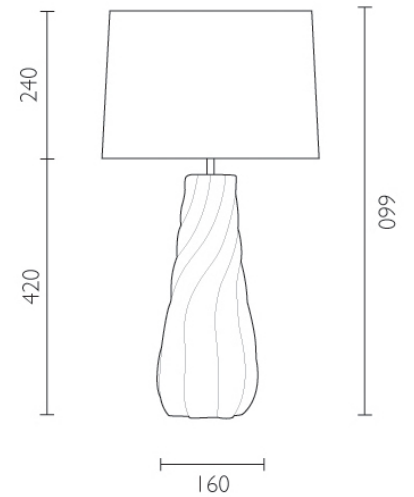

TB14

Table Lamps

FINISH

Amber Glass
Clear Glass
Smoke Glass

LAMP

1 x E14 – LED Dimmable
BE14

DIMENSIONS

600mm x 160mm

SHADE

14" Roman Drum Satin Chocolate
14" Roman Drum Satin Slate
14" Roman Drum Dark Teal Satin

SHADE LINING

Prosecco PVC
Silver PVC

CABLE TYPE

Old Silver Twisted
Gold Twisted

ORDER CODE

TB14