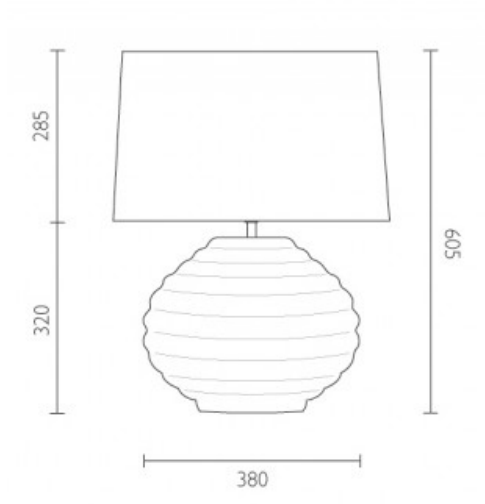

TB12

Table Lamps

FINISH	Blown Glass Copper Metal Glaze Blown Glass Silver Metal Glaze Blown Glass Gold Metal Glaze	LAMP	1 x E14 – LED Dimmable BE14
DIMENSIONS	605mm x 380mm		
SHADE	18" Roman Drum I Dark Teal Satin 18" Roman Satin Mocha 18" Roman Chocolate Satin		
SHADE LINING	Silver PVC Prosecco PVC Gold PVC		
CABLE TYPE	Black Twisted		
ORDER CODE	TB12		