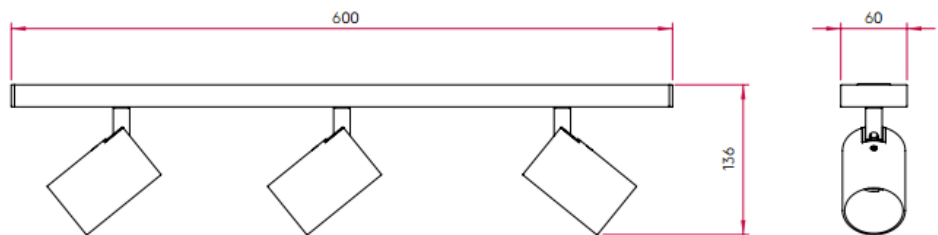

SP3

Spot Lighting

malisa

FINISH

Bronze, White

Lamp

3 x GU10 – LED Dimmable
BG10d6

DIMENSIONS

h 600mm x 136mm

IP RATING

IP20

WATTAGE

3 x 50W

Voltage

240v

DIMMING

Non-dim, mains dimming, 1-10v
dimming, DALI dimming or DMX

Weight

1.7kg

ORDER CODE

SP3