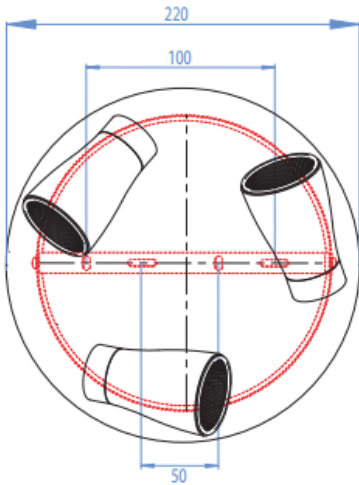

SP1

Spot Lighting

malisa

FINISH	Brushed Aluminium	Lamp	3 x GU10 – LED Dimmable BG10d6
DIMENSIONS	ø222mm		
IP RATING	IP20		
WATTAGE	3 x 50W		
VOLTAGE	240v		
DIMMING	Non-dim, mains dimming, 1-10v dimming, DALI dimming or DMX		
ORDER CODE	SP1		