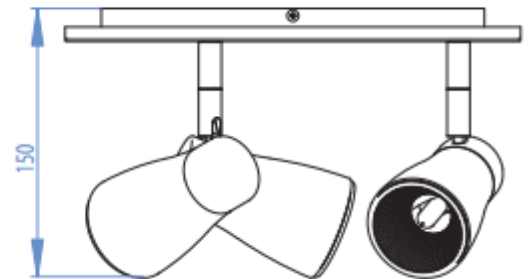

SP1

Spot Lighting

malisa

FINISH	Brushed Aluminium	Lamp	3 x GU10 – LED Dimmable BG10d6
DIMENSIONS	ø222mm		
IP RATING	IP20		
WATTAGE	3 x 50W		
VOLTAGE	240v		
DIMMING	Non-dim, mains dimming, 1-10v dimming, DALI dimming or DMX		
ORDER CODE	SP1		