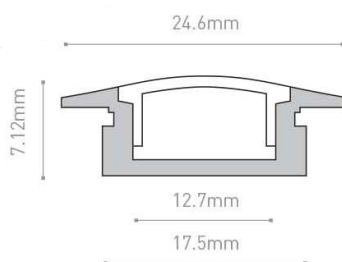

# SLED-96-RP-C

SLED

malisa

<b>FINISH</b>	Clear Recessed Diffuser
<b>DIMENSIONS</b>	h 7.12mm x 24.6mm x 17.5mm
<b>WATTAGE</b>	9.6W
<b>VOLTAGE</b>	24v
<b>COLOUR TEMP</b>	2700k
<b>C.C. or C.V</b>	Constant Voltage
<b>DIMMING</b>	Mains Dim, 1-10v dimming or DALI dimming
<b>ORDER CODE</b>	SLED-96-RP-C