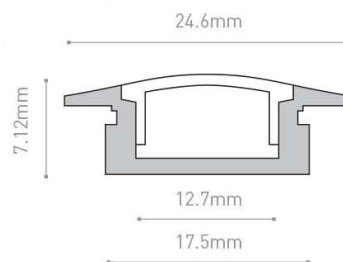

SLED-48-RP-O

SLED

malisa

FINISH	Opal Recessed Diffuser
DIMENSIONS	h 7.12mm x 24.6mm x 17.5mm
WATTAGE	4.8W
VOLTAGE	24v
COLOUR TEMP	2700k
C.C. or C.V	Constant Voltage
DIMMING	Mains Dim, 1-10v dimming or DALI dimming
ORDER CODE	SLED-48-RP-O