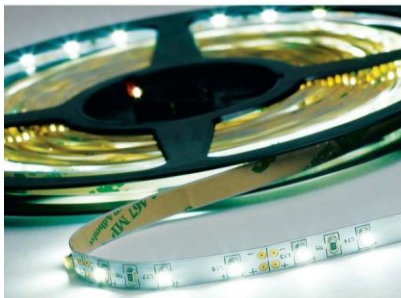

SLED-144-RP-O

SLED

malisa

FINISH	Opal Recessed Diffuser
DIMENSIONS	h 7.12mm x 24.6mm x 17.5mm
WATTAGE	14.4W
VOLTAGE	24v
COLOUR TEMP	2700k
C.C. or C.V	Constant Voltage
DIMMING	Mains Dim, 1-10v dimming or DALI dimming
ORDER CODE	SLED-144-RP-O