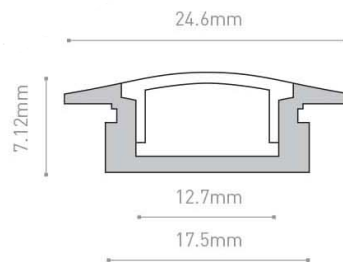

SLED-144-RP-O

SLED

malisa

FINISH	Opal Recessed Diffuser
DIMENSIONS	h 7.12mm x 24.6mm x 17.5mm
WATTAGE	14.4W
VOLTAGE	24v
COLOUR TEMP	2700k
C.C. or C.V	Constant Voltage
DIMMING	Mains Dim, 1-10v dimming or DALI dimming
ORDER CODE	SLED-144-RP-O