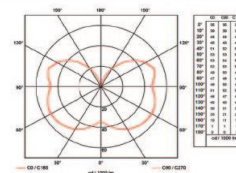

EMPFOHLEN / RECOMMENDED:
Drop_2: E27 LED, 10,5W, 810lm
Drop_2 small: E27 LED, 7W, 400lm

GEWICHT/WEIGHT: Drop_2: 2kg (1 / carton)
 Drop_2 small: 1kg (1 / carton)
PACKING DIMENSION: Drop_2: 40 x 40 x 75cm
 Drop_2 small: 31 x 31 x 50cm

GRÖSSEN, DIMENSIONS (CM):

Drop_2: **Drop_2 small:**

LICHTVERTEILUNGSKURVE / LUMINOUS DISTRIBUTION CURVE:

FIXATION:

TECHNISCHE ANGABEN / TECHNICAL SPECIFICATIONS:

CE IP30

plu x neot
 EASY TO HANG, EASY TO CHANGE:
 PENDANT LIGHT HANGING SYSTEM