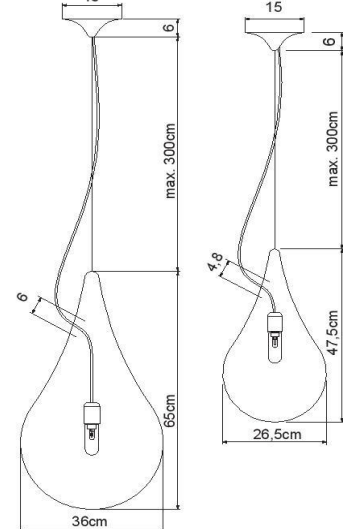

NXTDR3

NEXT RANGE

malisa

FINISH	White
DIMENSIONS	ø265mm x h475mm
	Drop max. 3000mm
WATTAGE	10.5W
VOLTAGE	240v
IP RATING	IP20
LAMP	E27
WEIGHT	1Kg
ORDER CODE	NXTDR3

LIQUID_LIGHT Drop_2, Drop_2 small >> PENDEL / PENDANT

PRODUKT-BESCHREIBUNG / PRODUCT SPECIFICATION:

Drop_2: Art. Nr. 1017-20-0301
Drop_2 small: Art. Nr. 1017-21-0301
MATERIAL: PE
FARBE / COLOUR: weiß / white
LAMPE / LAMP: E27 Halogen, max.100W
 E27 Halogen, max.70W
 E27 ESL, max.30W

EMPFOHLEN / RECOMMENDED:
Drop_2: E27 LED, 10,5W, 810lm
Drop_2 small: E27 LED, 7W, 400lm

GEWICHT/WEIGHT: Drop_2: 2kg (1 / carton)
 Drop_2 small: 1kg (1 / carton)
PACKING DIMENSION: Drop_2: 40 x 40 x 75cm
 Drop_2 small: 31 x 31 x 50cm

GRÖSSEN, DIMENSIONS (CM):

Drop_2: **Drop_2 small:**

LICHTVERTEILUNGSKURVE / LUMINOUS DISTRIBUTION CURVE:

FIXATION:

TECHNISCHE ANGABEN / TECHNICAL SPECIFICATIONS:

CE IP30

plu x neot
 EASY TO HANG, EASY TO CHANGE:
 PENDANT LIGHT HANGING SYSTEM