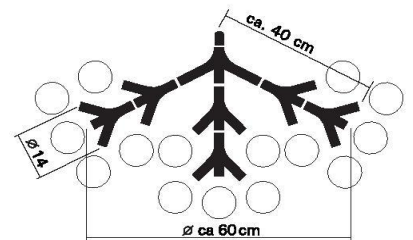

FINISH	Copper
DIMENSIONS	ø140mm x ø600mm x 300mm
SUPENSION	White, Chrome, Copper, Black
WATTAGE	5W
VOLTAGE	240v
IP RATING	IP20
LAMP	15 x E27 Globe
ORDER CODE	NXTDN22

DNA CHANDELIER XL >> PENDEL / PENDANT

GEWICHT / WEIGHT: 3,8kg (1 / carton)
PACKING DIMENSION: 55,5 x 50 x 30cm

SONSTIGES / OTHER: Durch Drehen Gestalt ändern /
Adjust design by turning.
Max. 355° !

TECHNISCHE ANGABEN / TECHNICAL SPECIFICATIONS:

GRÖSSEN / DIMENSIONS (CM):

FIXATION:

pluox by **neot**
EASY TO HANG, EASY TO CHANGE
PENDANT LIGHT HANGING SYSTEM