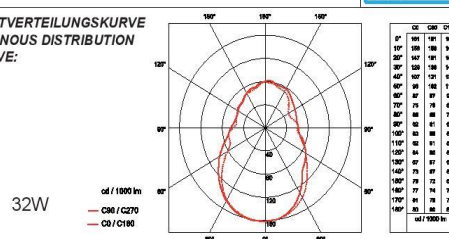

NXTCSM5

NEXT RANGE

malisa

FINISH	White
METAL FINISH	Silver
DIMENSIONS	∅1600mm x 320mm
SUPSENSATION	White, Matt silver, Dull Silver
WATTAGE	32W
VOLTAGE	240v
IP RATING	IP40
COLOUR TEMP	3000k or 4000k available upon request
LUMENS	2830lms or 3100lms
ORDER CODE	NXTCSM5

COSMO >> PENDEL / PENDANT

PRODUKT-BESCHREIBUNG / PRODUCT SPECIFICATION:

COSMO	Art. Nr. 1045-00-0101
MATERIAL:	PE, Aluminium, Stahl
FARBE / COLOUR:	weiß / white, silber matt / silver dull
LAMPE / LAMP:	12 x GX24q-Dulux T/E, 32W, EVG / Dali
GEWICHT / WEIGHT:	35kg (1 / carton)
PACKING DIMENSION:	160 x 160 x 80cm

GRÖSSEN / DIMENSIONS (CM):

LICHTVERTEILUNGSKURVE LUMINOUS DISTRIBUTION CURVE:

TECHNISCHE ANGABEN / TECHNICAL SPECIFICATIONS:

CE IP40 220-240V 50/60Hz