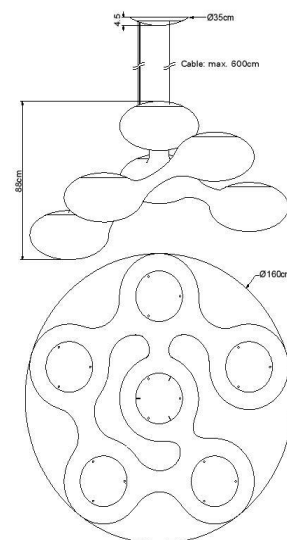

NXTCSM5

NEXT RANGE

malisa

FINISH	White
METAL FINISH	Silver
DIMENSIONS	∅1600mm x 320mm
SUPSENSATION	White, Matt silver, Dull Silver
WATTAGE	32W
VOLTAGE	240v
IP RATING	IP40
COLOUR TEMP	3000k or 4000k available upon request
LUMENS	2830lms or 3100lms
ORDER CODE	NXTCSM5

COSMO >> PENDEL / PENDANT

PRODUKT-BESCHREIBUNG / PRODUCT SPECIFICATION:

COSMO	Art. Nr. 1045-00-0101
MATERIAL:	PE, Aluminium, Stahl
FARBE / COLOUR:	weiß / white, silber matt / silver dull
LAMPE / LAMP:	12 x GX24q-Dulux T/E, 32W, EVG / Dali
GEWICHT / WEIGHT:	35kg (1 / carton)
PACKING DIMENSION:	160 x 160 x 80cm

GRÖSSEN / DIMENSIONS (CM):

LICHTVERTEILUNGSKURVE LUMINOUS DISTRIBUTION CURVE:

TECHNISCHE ANGABEN / TECHNICAL SPECIFICATIONS:

CE IP40 220-240V 50/60Hz