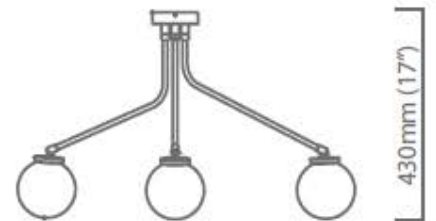

# DP8

Decorative Pendants

malisa

## DIMENSIONS

ø600mm x 300mm  
Drop min. 100mm