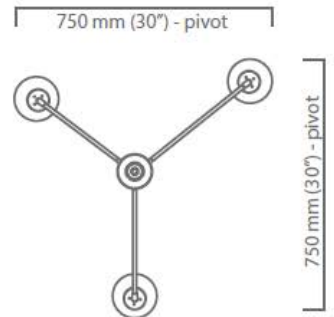

DP8

Decorative Pendants

malisa