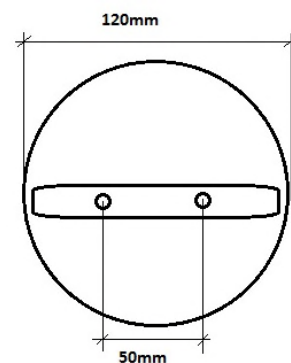

DP71

Decorative Pendants

malisa

METAL FINISH FINISH

Chrome
Crystal drops with silver lurex shade

DIMENSIONS

Ø120mm
Drop max. 1500mm

SUSPENSION

Chrome wire

WATTAGE

8 x 33w

VOLTAGE

240v

WEIGHT

9.5Kg

DIMMING