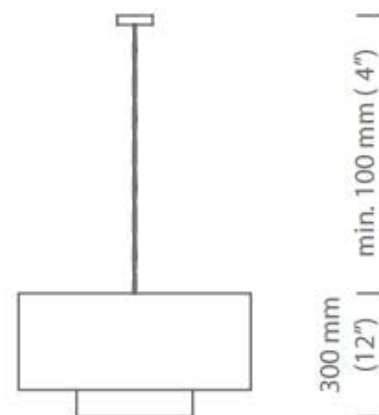

DP7

Decorative Pendants

malisa

600 mm (24")

FINISH White Mesh with White Metal

DIMENSIONS \varnothing 600mm x 300mm

Drop min. 100mm

SHADE Dove grey silk

WATTAGE 1 x 100w

VOLTAGE 240v

WEIGHT 1Kg

DIMMING Mains Dimming

ORDER CODE DP7

Lamp

1 x E27 – LED Dimmable
BE27