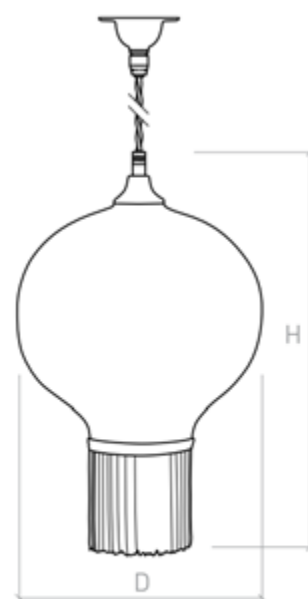

DP42

Decorative Pendants

malisa

GLASS COLOUR	Amber Made to order with a Choice of colours available
GLASS FINISH	Optic
METAL FINISH	Brass, Antique Brass, Bronze, Copper, nickel or Zinc
FRINGE FINISH	Satinwood Gold, Havana Gold, Burgundy, Brown, Elephant Grey, Black
DIMIENSIONS	h 320mm x ø 215mm Drop max. 2000mm
CABLE TYPE	Made to order, choice of colours available
LAMP	E27
Order Code	DP42

Recommended Lamp BE27VS

4W LED Vintage Dimmable Lamp