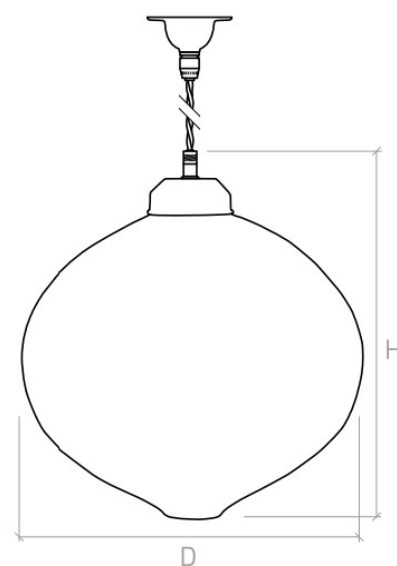

# DP37

Decorative Pendants

malisa

<b>GLASS COLOUR</b>	Peach Made to order with a Choice of colours available
<b>GLASS FINISH</b>	Bubble
<b>METAL FINISH</b>	Brass, Antique Brass, Bronze, Copper, nickel or Zinc
<b>DIMIENSIONS</b>	h 240mm x ø 270mm Drop max. 2000mm
<b>CABLE TYPE</b>	Made to order, choice of colours available
<b>LAMP</b>	E27
<b>Order Code</b>	DP37