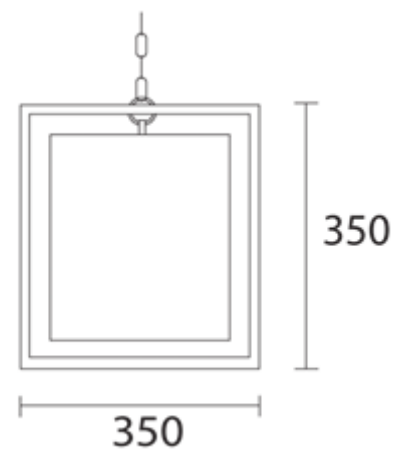

DP30

Decorative Pendants

malisa

FINISH	Antique Brass
DIMENSIONS	350mm x 350mm
SHADE	12" Drum
SHADE LINING	Oyster Linen
CABLE TYPE	Antique Gold Twisted
ORDER CODE	DP30

LAMP

1 x E27 – LED Dimmable
BE27