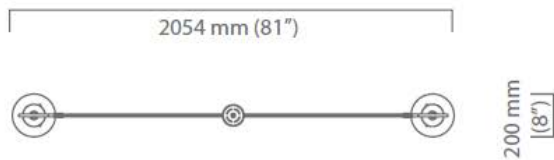

# DP3

Decorative Pendants

malisa

<b>METAL FINISH</b>	Antique Brass
<b>GLASS FINISH</b>	Ribbed Frosted
<b>DIMENSIONS</b>	h 400mm x 2054mm x w200mm Drop min. 300mm
<b>WATTAGE</b>	2 x 60w
<b>VOLTAGE</b>	240v
<b>WEIGHT</b>	5Kg
<b>DIMMING</b>	Mains Dimming
<b>ORDER CODE</b>	DP3