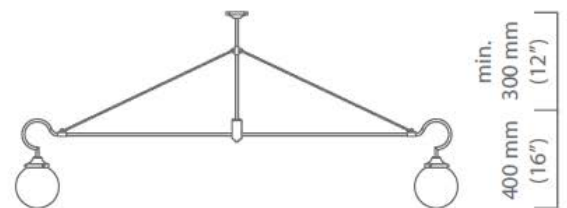

# DP3

Decorative Pendants

malisa

<b>METAL FINISH</b>	Antique Brass
<b>GLASS FINISH</b>	Ribbed Frosted
<b>DIMENSIONS</b>	h 400mm x 2054mm x w200mm Drop min. 300mm
<b>WATTAGE</b>	2 x 60w
<b>VOLTAGE</b>	240v
<b>WEIGHT</b>	5Kg
<b>DIMMING</b>	Mains Dimming
<b>ORDER CODE</b>	DP3

## Lamp

2 x E27 – LED Dimmable  
BE27