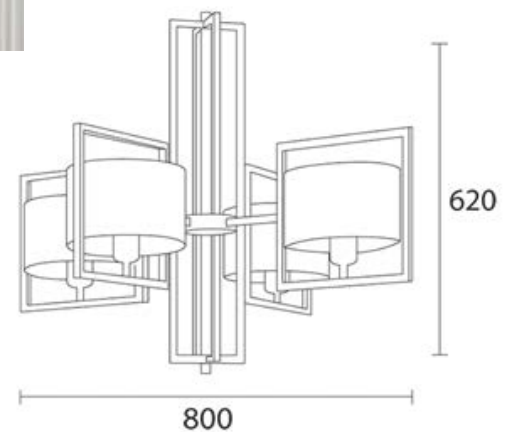

# DP28

Decorative Pendants

<b>FINISH</b>	Antique Brass
<b>DIMENSIONS</b>	800mm x 620mm
<b>SHADE</b>	8" Flat Drum
<b>SHADE LINING</b>	Gold Silk Silver PVC
<b>CABLE TYPE</b>	Antique Brass Twisted
<b>ORDER CODE</b>	DP28

## LAMP

4 x E27 – LED Dimmable  
BE27