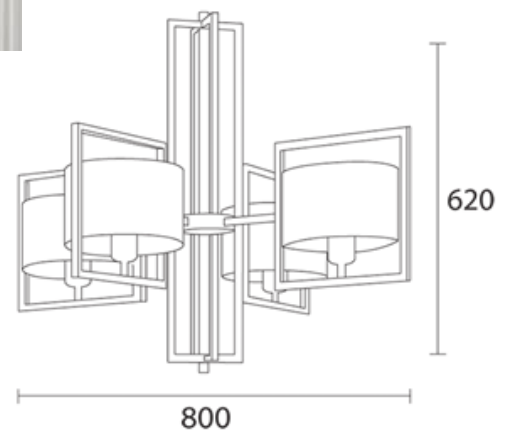

DP28

Decorative Pendants

FINISH	Antique Brass
DIMENSIONS	800mm x 620mm
SHADE	8" Flat Drum
SHADE LINING	Gold Silk Silver PVC
CABLE TYPE	Antique Brass Twisted
ORDER CODE	DP28

LAMP

4 x E27 – LED Dimmable
BE27