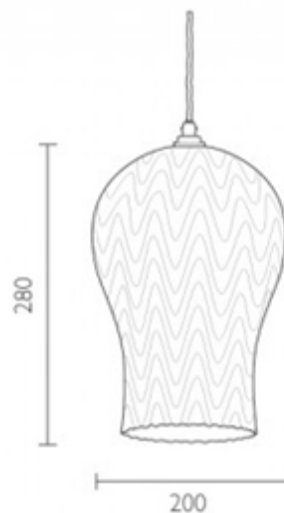

DP25

Decorative Pendants

malisa

GLASS FINISH

Grey Smoke

Rose Gold

METAL FINISH

Polished Chrome

DIMENSIONS

h 280mm x ø 200mm (Large available h 350mm x 230mm)

CABLE TYPE

Old Silver Twisted

Pigeon Twisted

Lamp

E27

Order Code