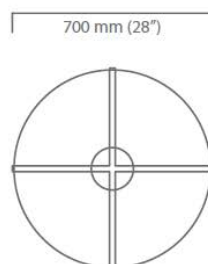

DP18

Decorative Pendants

malisa

METAL FINISH	Polished Nickel Satin Nickel
SHADE	Dove grey silk
DIMENSIONS	ø700mm x 225mm Drop min. 380mm
WATTAGE	4 x 100w
VOLTAGE	240v
WEIGHT	7Kg
DIMMING	Mains Dimming
ORDER CODE	DP18