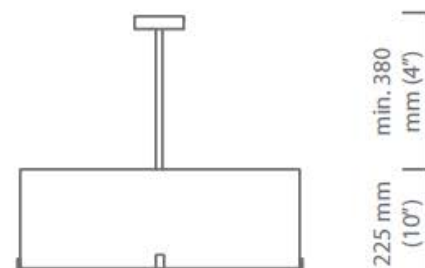

DP18

Decorative Pendants

malisa

METAL FINISH	Polished Nickel Satin Nickel
SHADE	Dove grey silk
DIMENSIONS	ø700mm x 225mm Drop min. 380mm
WATTAGE	4 x 100w
VOLTAGE	240v
WEIGHT	7Kg
DIMMING	Mains Dimming
ORDER CODE	DP18