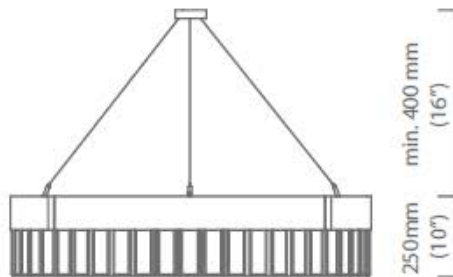

DP11

Decorative Pendants

malisa

METAL FINISH	Satin brass Stainless Steel	LAMP	7x G9 – LED Dimmable BEG9
GLASS FINISH	Clear Bespoke glass colour available		
DIMENSIONS	ø500mm x 250mm Drop min. 400mm		
WATTAGE	7 x 20w		
VOLTAGE	240v		
WEIGHT	9Kg		
DIMMING	Mains Dimming		
ORDER CODE	DP11		