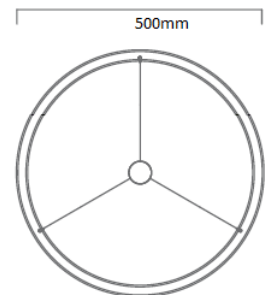

DP11

Decorative Pendants

malisa

METAL FINISH	Satin brass Stainless Steel	LAMP	7x G9 – LED Dimmable BEG9
GLASS FINISH	Clear Bespoke glass colour available		
DIMENSIONS	ø500mm x 250mm Drop min. 400mm		
WATTAGE	7 x 20w		
VOLTAGE	240v		
WEIGHT	9Kg		
DIMMING	Mains Dimming		
ORDER CODE	DP11		