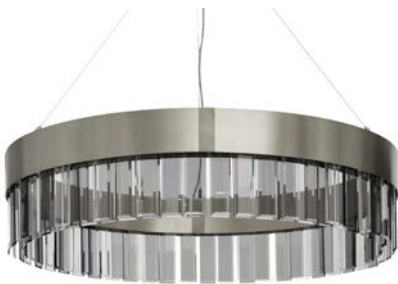

DP11

Decorative Pendants

malisa

METAL FINISH	Satin brass Stainless Steel	LAMP	7x G9 – LED Dimmable BEG9
GLASS FINISH	Clear Bespoke glass colour available		
DIMENSIONS	ø500mm x 250mm Drop min. 400mm		
WATTAGE	7 x 20w		
VOLTAGE	240v		
WEIGHT	9Kg		
DIMMING	Mains Dimming		
ORDER CODE	DP11		