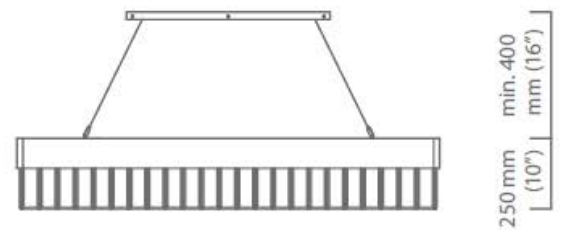

# DP10

Decorative Pendants

<b>METAL FINISH</b>	Satin brass Stainless Steel
<b>GLASS FINISH</b>	Clear Bespoke glass colour available
<b>DIMENSIONS</b>	1400mm x w500mm x 250mm Drop min. 400mm
<b>WATTAGE</b>	20 x 20w
<b>VOLTAGE</b>	240v
<b>WEIGHT</b>	40Kg
<b>DIMMING</b>	Mains Dimming
<b>ORDER CODE</b>	DP10