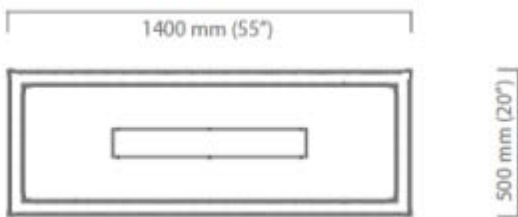

# DP10

Decorative Pendants

<b>METAL FINISH</b>	Satin brass Stainless Steel
<b>GLASS FINISH</b>	Clear Bespoke glass colour available
<b>DIMENSIONS</b>	1400mm x w500mm x 250mm Drop min. 400mm
<b>WATTAGE</b>	20 x 20w
<b>VOLTAGE</b>	240v
<b>WEIGHT</b>	40Kg
<b>DIMMING</b>	Mains Dimming
<b>ORDER CODE</b>	DP10