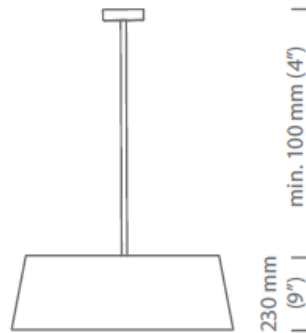

# DP1

Decorative Pendants

malisa

**FINISH** Black Cotton/ Gold Lining  
Ivory Cotton/Silver Lining

**DIMENSIONS**  $\varnothing$ 700mm x w230mm  
Drop min. 100mm

**WATTAGE** 2 x 100w

**VOLTAGE** 240v

**DIMMING** Mains Dimming