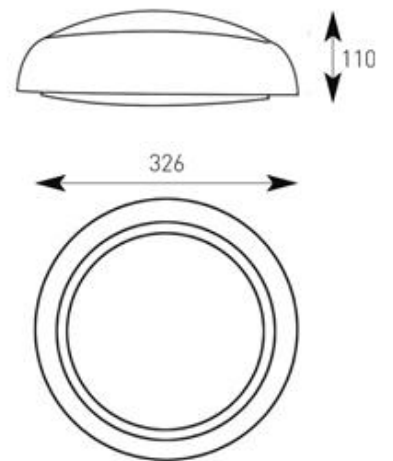

AW6

LED AMENITY WALL LIGHT

malisa

FINISH	White
DIMENSIONS	ø 326mm
IP RATING	IP65
WATTAGE	28W
VOLTAGE	240v
COLOUR TEMP	4000k
SENSOR	Integral Microwave
EMERGENCY	Integral 3hr maintained
ORDER CODE	AW6
ACCESSORY	Alternative trims are available