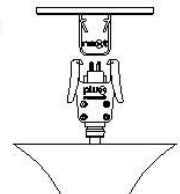

AGL max. 40W

Halogen max. 28W

ESL 5W

LED 5,7W

GEWICHT / WEIGHT: SINGLE: 1,1kg, DOUBLE: 1,4kg
 TRIPLE: 2,2kg (1 / carton)

PACKING DIMENSION: SINGLE & DOUBLE: 30 x 20 x 26cm
 TRIPLE: 50 x 27,5 x 30cm

SONSTIGES / OTHER: Durch Drehen Gestalt ändern
Adjust design by turning.
 Max. 355° !

TECHNISCHE ANGABEN / TECHNICAL SPECIFICATIONS:

GRÖSSEN / DIMENSIONS (CM):

FIXATION:

plu^x by next
 EASY TO HANG, EASY TO CHANGE:
 PENDANT LIGHT HANGING SYSTEM

FINISH	Black
DIMENSIONS	ø140mm x 400mm
SUPENSION	White, Chrome, Copper, Black
WATTAGE	5W
VOLTAGE	240v
IP RATING	IP20
LAMP	E27 Globe
ORDER CODE	NXTDN11