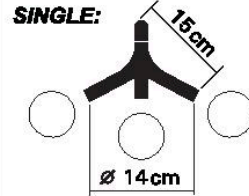

AGL max. 40W

Halogen max. 28W

ESL 5W

LED 5,7W

GEWICHT / WEIGHT: SINGLE: 1,1kg, DOUBLE: 1,4kg
 TRIPLE: 2,2kg (1 / carton)

PACKING DIMENSION: SINGLE & DOUBLE: 30 x 20 x 26cm
 TRIPLE: 50 x 27,5 x 30cm

SONSTIGES / OTHER: Durch Drehen Gestalt ändern
Adjust design by turning.
 Max. 355° !

TECHNISCHE ANGABEN / TECHNICAL SPECIFICATIONS:

GRÖSSEN / DIMENSIONS (CM):

FIXATION:

plu^x by next
 EASY TO HANG, EASY TO CHANGE:
 PENDANT LIGHT HANGING SYSTEM

FINISH	Black
DIMENSIONS	ø140mm x 400mm
SUPENSION	White, Chrome, Copper, Black
WATTAGE	5W
VOLTAGE	240v
IP RATING	IP20
LAMP	E27 Globe
ORDER CODE	NXTDN11