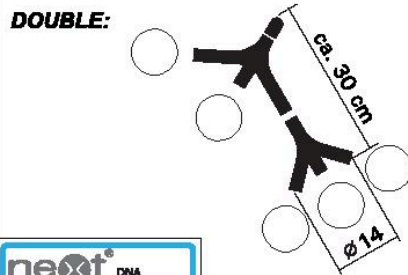

AGL max. 40W

Halogen max. 28W

ESL 5W

LED 5,7W

GEWICHT / WEIGHT: SINGLE: 1,1kg, DOUBLE: 1,4kg
 TRIPLE: 2,2kg (1 / carton)

PACKING DIMENSION: SINGLE & DOUBLE: 30 x 20 x 26cm
 TRIPLE: 50 x 27,5 x 30cm

SONSTIGES / OTHER: Durch Drehen Gestalt ändern
Adjust design by turning.
 Max. 355° !

TECHNISCHE ANGABEN / TECHNICAL SPECIFICATIONS:

GRÖSSEN / DIMENSIONS (CM):

FIXATION:

plu^x by next
 EASY TO HANG, EASY TO CHANGE:
 PENDANT LIGHT HANGING SYSTEM

FINISH	Black
DIMENSIONS	ø140mm x 400mm
SUPENSION	White, Chrome, Copper, Black
WATTAGE	5W
VOLTAGE	240v
IP RATING	IP20
LAMP	E27 Globe
ORDER CODE	NXTDN11