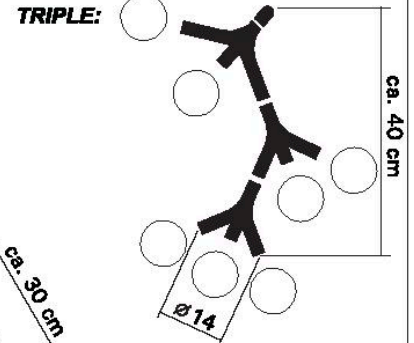

AGL max. 40W

Halogen max. 28W

ESL 5W

LED 5,7W

GEWICHT / WEIGHT: SINGLE: 1,1kg, DOUBLE: 1,4kg
 TRIPLE: 2,2kg (1 / carton)

PACKING DIMENSION: SINGLE & DOUBLE: 30 x 20 x 26cm
 TRIPLE: 50 x 27,5 x 30cm

SONSTIGES / OTHER: Durch Drehen Gestalt ändern
Adjust design by turning.
 Max. 355° !

TECHNISCHE ANGABEN / TECHNICAL SPECIFICATIONS:

GRÖSSEN / DIMENSIONS (CM):

FIXATION:

plu^x by next
 EASY TO HANG, EASY TO CHANGE:
 PENDANT LIGHT HANGING SYSTEM

FINISH	Black
DIMENSIONS	ø140mm x 400mm
SUPENSION	White, Chrome, Copper, Black
WATTAGE	5W
VOLTAGE	240v
IP RATING	IP20
LAMP	E27 Globe
ORDER CODE	NXTDN11