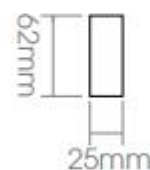

LL8

Low Level Wall Lights

malisa

FINISH	Anodised Black, white Aluminium Silver,	COLOUR TEMP	2700k (3000k, 4200k or 6000k available on request)
DIMENSIONS	h80mm x 33mm x d45mm	CRI	85
CUT-OUT	62mm x 25mm	C.C. or C.V	Constant Current
IP RATING	IP65	DIMMING	Non-Dim, 1-10v Dimming
BEAM ANGLE	50°	EMERGENCY	Remote 3hr available
WATTAGE	2.5w	ORDER CODE	LL8
CURRENT	700mA		