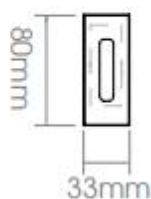

LL8

Low Level Wall Lights

malisa

FINISH	Anodised Black, white Aluminium Silver,	COLOUR TEMP	2700k (3000k, 4200k or 6000k available on request)
DIMENSIONS	h80mm x 33mm x d45mm	CRI	85
CUT-OUT	62mm x 25mm	C.C. or C.V	Constant Current
IP RATING	IP65	DIMMING	Non-Dim, 1-10v Dimming
BEAM ANGLE	50°	EMERGENCY	Remote 3hr available
WATTAGE	2.5w	ORDER CODE	LL8
CURRENT	700mA		