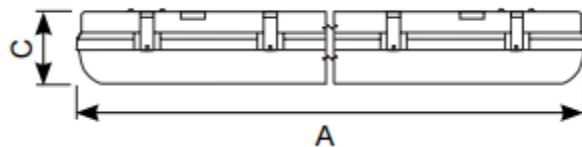

INL12

Industrial Lighting

malisa

FINISH	Polycarbonate Base and Diffuser	COLOUR TEMP	4000k
DIMENSIONS	A.1265mm x D.105mm x C.110mm	LUMENS	3800lms
IP RATING	IP65	CRI	80
BEAM ANGLE	80°	EFFICACY	85lm/w
WATTAGE	26w	EMERGENCY	Self-Test Emergency Available
VOLTAGE	240v	ORDER CODE	INL12
WEIGHT	5.38kg		