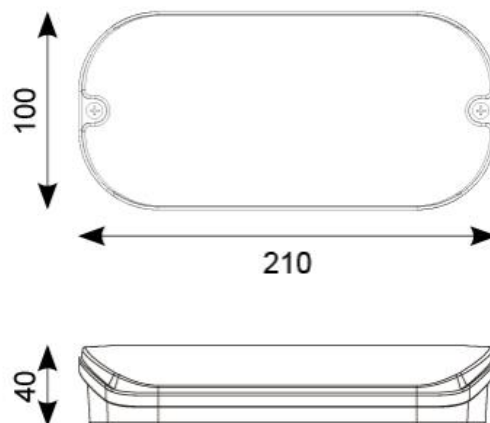

# EMWL2

LED EMERGENCY EXIT LIGHT

malisa

|                    |                      |
|--------------------|----------------------|
| <b>FINISH</b>      | White                |
| <b>DIMENSIONS</b>  | 210mm x 100mm x 40mm |
| <b>IP RATING</b>   | IP65                 |
| <b>WATTAGE</b>     | 3W                   |
| <b>VOLTAGE</b>     | 240v                 |
| <b>WARRANTY</b>    | 3YRS                 |
| <b>COLOUR TEMP</b> | 6500k                |

|                         |  |
|-------------------------|--|
| <b>EMERGENCY</b>        | Integral 3hr maintained/non-maintained |
| <b>LEGEND</b>           | Arrow Down, Arrow Left/Right           |
| <b>VIEWING DISTANCE</b> | 17m                                    |
| <b>ORDER CODE</b>       | EMWL2                                  |