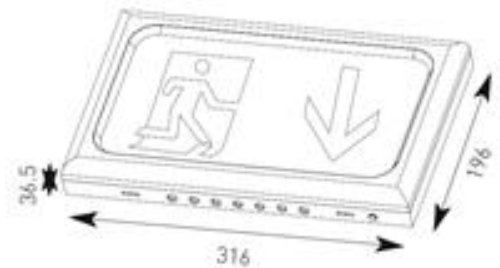

# EMWL1

LED EMERGENCY EXIT LIGHT

malisa

<b>FINISH</b>	White, Silver	<b>EMERGENCY</b>	Integral 3hr maintained/non-maintained, Self-Test
<b>DIMIENSIONS</b>	316mm x 196mm x 36.5mm	<b>LEGEND</b>	Arrow Down, Arrow Left/Right
<b>IP RATING</b>	IP20	<b>VIEWING DISTANCE</b>	29m
<b>WATTAGE</b>	2.6W	<b>ORDER CODE</b>	EMWL1
<b>VOLTAGE</b>	240v		
<b>WARRANTY</b>	3YRS		
<b>COLOUR TEMP</b>	6500k		