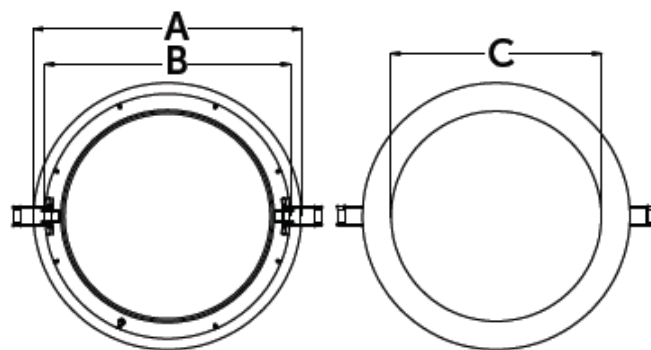

D65

LED Downlight

malisa

FINISH	White	COLOUR TEMP	4000k
DIMENSIONS	ø300mm x d12.5mm	LUMENS	2088lms
	A300mm x b280mm x c250mm	CRI	80
CUT OUT	280mm	EMERGENCY	3hr maintained available –
IP RATING	IP20		D65-3M
WATTAGE	24w		
VOLTAGE	240v	ORDER CODE	D65
GUARANTEE	5yr		