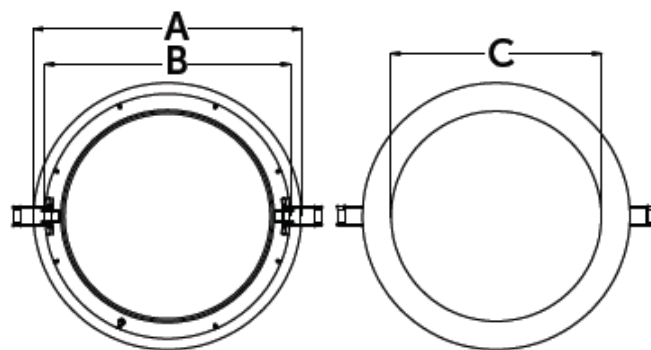

# D64

LED Downlight

malisa

<b>FINISH</b>	White	<b>COLOUR TEMP</b>	4000k
<b>DIMENSIONS</b>	ø240mm x d12.5mm A240mm x b220mm x c190mm	<b>LUMENS</b>	1224lms
<b>CUT OUT</b>	225mm	<b>CRI</b>	80
<b>IP RATING</b>	IP20	<b>EMERGENCY</b>	3hr maintained available – D64-3M
<b>WATTAGE</b>	18w	<b>ORDER CODE</b>	D64
<b>VOLTAGE</b>	240v		
<b>GUARANTEE</b>	5yr		