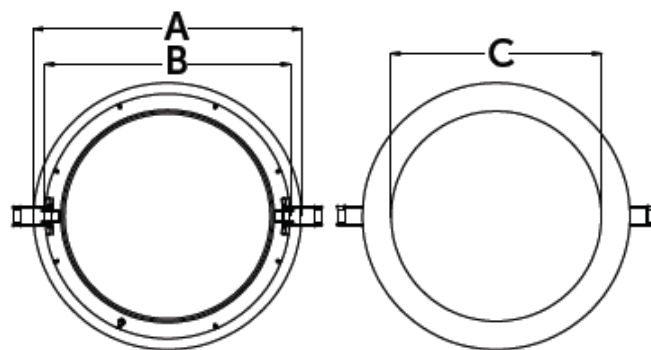

D64

LED Downlight

malisa

FINISH	White	COLOUR TEMP	4000k
DIMENSIONS	ø240mm x d12.5mm	LUMENS	1224lms
CUT OUT	225mm	CRI	80
IP RATING	IP20	EMERGENCY	3hr maintained available – D64-3M
WATTAGE	18w	ORDER CODE	D64
VOLTAGE	240v		
GUARANTEE	5yr		