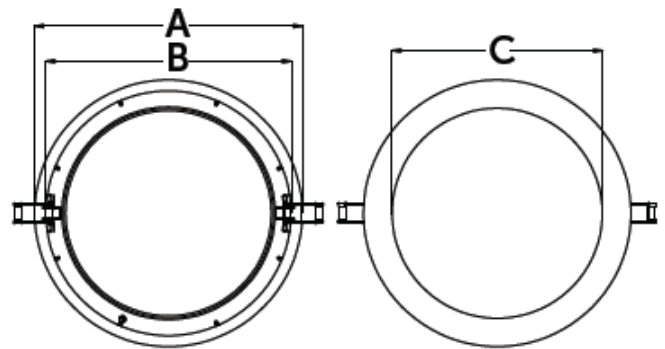

# D63

LED Downlight

malisa

<b>FINISH</b>	White	<b>COLOUR TEMP</b>	4000k
<b>DIMENSIONS</b>	ø200mm x d12.5mm	<b>LUMENS</b>	998ms
	A200mm x b180mm x c150mm	<b>CRI</b>	80
<b>CUT OUT</b>	185mm	<b>EMERGENCY</b>	3hr maintained available –
<b>IP RATING</b>	IP20		D63-3M
<b>WATTAGE</b>	15w		
<b>VOLTAGE</b>	240v	<b>ORDER CODE</b>	D63
<b>GUARANTEE</b>	5yr		