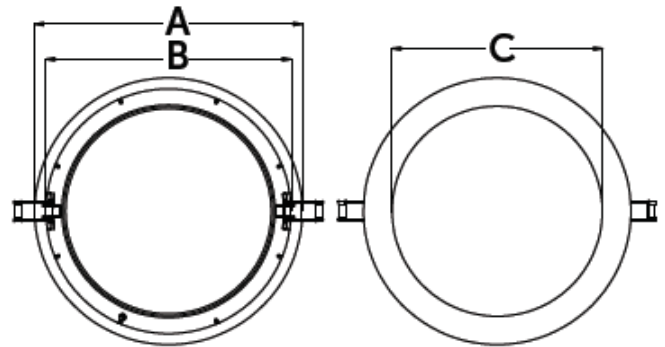

# D63

LED Downlight

malisa

<b>FINISH</b>	White	<b>COLOUR TEMP</b>	4000k
<b>DIMENSIONS</b>	ø200mm x d12.5mm	<b>LUMENS</b>	998ms
	A200mm x b180mm x c150mm	<b>CRI</b>	80
<b>CUT OUT</b>	185mm	<b>EMERGENCY</b>	3hr maintained available –
<b>IP RATING</b>	IP20		D63-3M
<b>WATTAGE</b>	15w		
<b>VOLTAGE</b>	240v	<b>ORDER CODE</b>	D63
<b>GUARANTEE</b>	5yr		