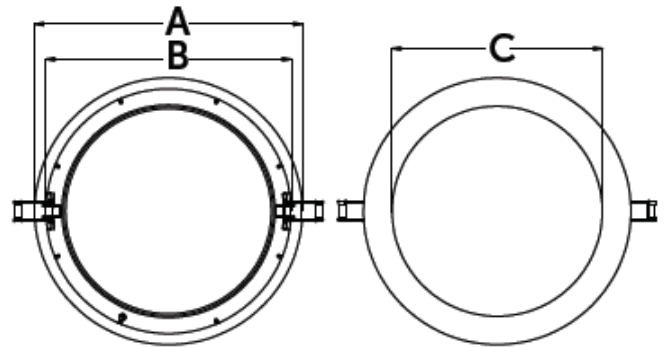

D62

LED Downlight

malisa

FINISH	White	COLOUR TEMP	4000k
DIMENSIONS	ø180mm x d12.5mm a180mm x b160mm x c130mm	LUMENS	806lms
CUT OUT	165mm	CRI	80
IP RATING	IP20	EMERGENCY	3hr maintained available
WATTAGE	12w	ORDER CODE	D62
VOLTAGE	240v		
GUARANTEE	5yr		