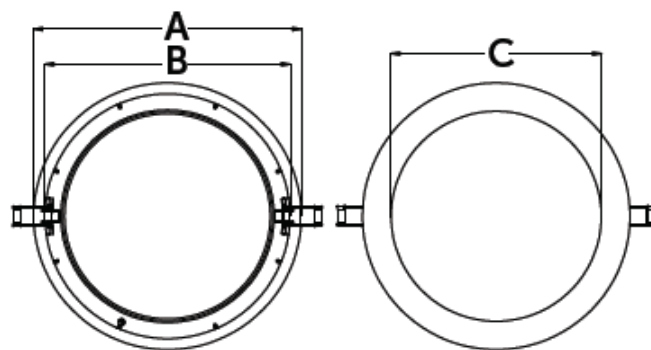

D62

LED Downlight

malisa

FINISH	White	COLOUR TEMP	4000k
DIMENSIONS	ø180mm x d12.5mm a180mm x b160mm x c130mm	LUMENS	806lms
CUT OUT	165mm	CRI	80
IP RATING	IP20	EMERGENCY	3hr maintained available
WATTAGE	12w	ORDER CODE	D62
VOLTAGE	240v		
GUARANTEE	5yr		