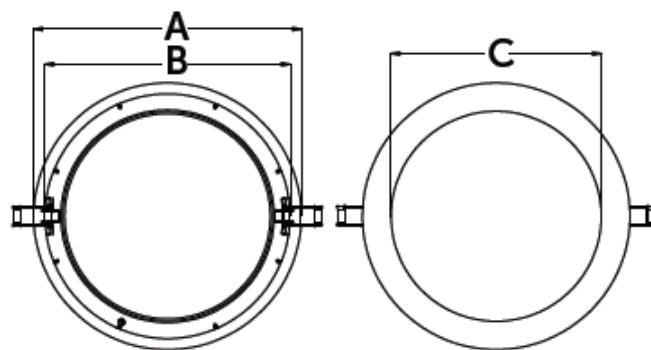

D61

LED Downlight

malisa

FINISH	White	COLOUR TEMP	4000k
DIMENSIONS	ø165mm x d12.5mm a165mm x b145mm x c115mm	LUMENS	749ms
CUT OUT	154mm	CRI	80
IP RATING	IP20	EMERGENCY	3hr maintained available – D61-3M
WATTAGE	11w	ORDER CODE	D61
VOLTAGE	240v		
GUARANTEE	5yr		