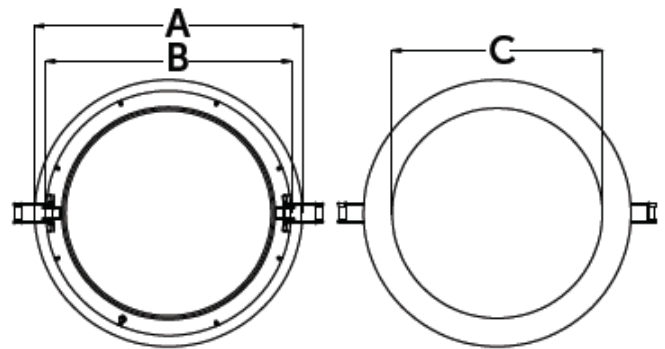

D60

LED Downlight

malisa

FINISH	White	COLOUR TEMP	4000k
DIMENSIONS	ø145mm x d12.5mm a145mm x b125mm x c95mm	LUMENS	484ms
CUT OUT	135mm	CRI	80
IP RATING	IP20	EMERGENCY	3hr maintained available – D60-3M
WATTAGE	9w	ORDER CODE	D60
VOLTAGE	240v		
GUARANTEE	5yr		