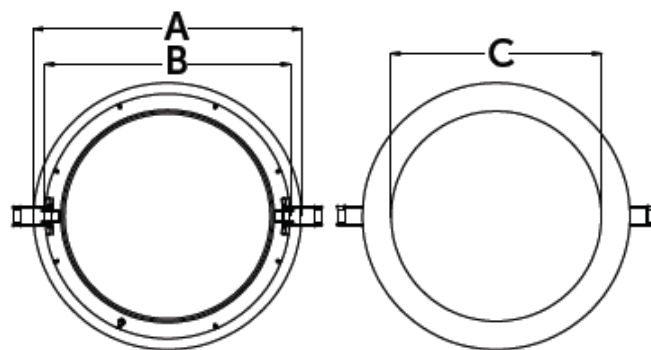

# D60

LED Downlight

malisa

<b>FINISH</b>	White	<b>COLOUR TEMP</b>	4000k
<b>DIMENSIONS</b>	ø145mm x d12.5mm a145mm x b125mm x c95mm	<b>LUMENS</b>	484ms
<b>CUT OUT</b>	135mm	<b>CRI</b>	80
<b>IP RATING</b>	IP20	<b>EMERGENCY</b>	3hr maintained available – D60-3M
<b>WATTAGE</b>	9w	<b>ORDER CODE</b>	D60
<b>VOLTAGE</b>	240v		
<b>GUARANTEE</b>	5yr		