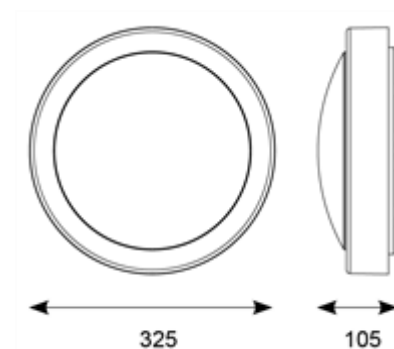

AW4

LED AMENITY WALL LIGHT

malisa

Chrome Trim Ring Fitted

| | | | |
|-------------------|-----------------|--------------------|--------------------|
| FINISH | White | COLOUR TEMP | 4000k |
| DIMENSIONS | ø 325mm x 105mm | LUMENS | 900lms |
| IP RATING | IP65 | EFFICACY | 64lm/w |
| WATTAGE | 14W | CRI | 80 |
| VOLTAGE | 240v | SENSOR | Integral Microwave |
| | | EMERGENCY | Integral 3hr |
| | | ORDER CODE | AW4 |