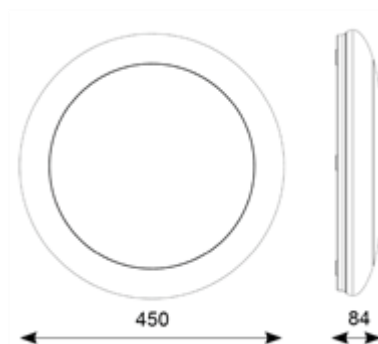

AW3

LED AMENITY WALL LIGHT

malisa

Chrome Trim Ring Fitted

DIMENSIONS	ø 450mm
IP RATING	IP44
WATTAGE	19W
VOLTAGE	240v
FINISHES	White
WARRANTY	5YRS
COLOUR TEMP	4000k

LUMENS	1600lms
EFFICACY	73lm/w
CRI	80
SENSOR	Integral Microwave
EMERGENCY	Integral 3hr maintained
DIMMING	Digital Dimming
ORDER CODE	AW3
ACCESSORY	Chrome Trim Ring