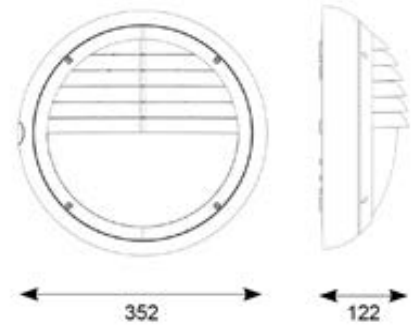

# AW1

LED AMENITY WALL LIGHT

malisa

<b>FINISH</b>	Graphite, Silver, White	<b>LUMENS</b>	1800lms
<b>DIMIENSIONS</b>	ø 352mm	<b>EFFICACY</b>	61lm/w
<b>IP RATING</b>	IP65	<b>CRI</b>	80
<b>WATTAGE</b>	20W	<b>SENSOR</b>	Integral Microwave
<b>VOLTAGE</b>	240v	<b>EMERGENCY</b>	Integral 3hr maintained
<b>FINISHES</b>	Graphite, White and Silver	<b>ORDER CODE</b>	AW1
<b>WARRANTY</b>	5YRS	<b>ACCESSORY</b>	Supplied with plain and louvred eyelid attachment
<b>COLOUR TEMP</b>	4000k		