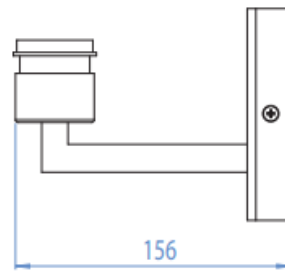

WL9

Decorative Wall Light

malisa

FINISH	Matt Nickel Polished Nickel Bronze
DIMENSIONS	h120mm x w120mm Projection 156mm
IP RATING	IP20
WATTAGE	1 x 60W E27
CURRENT	240v
SHADE	Square White, Black, Oyster, Putty
DIMMING	Non-dim, mains dimming, 1-10v dimming, DALI dimming or DMX
ORDER CODE	WL9