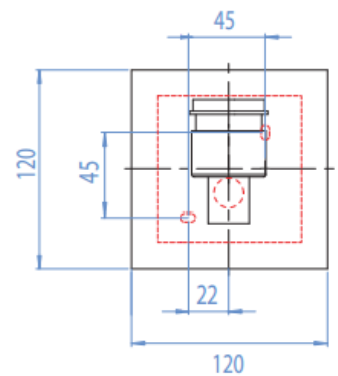

WL9

Decorative Wall Light

malisa

FINISH	Matt Nickel Polished Nickel Bronze
DIMENSIONS	h120mm x w120mm Projection 156mm
IP RATING	IP20
WATTAGE	1 x 60W E27
CURRENT	240v
SHADE	Square White, Black, Oyster, Putty
DIMMING	Non-dim, mains dimming, 1-10v dimming, DALI dimming or DMX
ORDER CODE	WL9