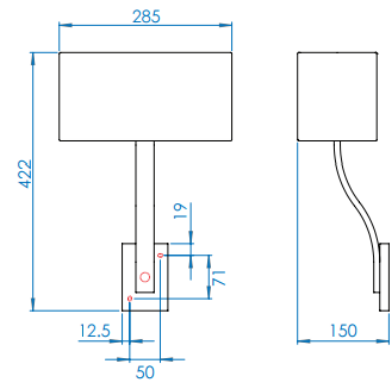

WL7

Decorative Wall Light

malisa

FINISH	Polished Chrome Matt Nickel Bronze
DIMENSIONS	h422mm x w50mm Projection 150mm
IP RATING	IP20
WATTAGE	60W
CURRENT	240v
SHADE	14.5" Oval White, Black, Oyster
DIMMING	Non-dim, mains dimming, 1-10v dimming, DALI dimming or DMX
ORDER CODE	WL7