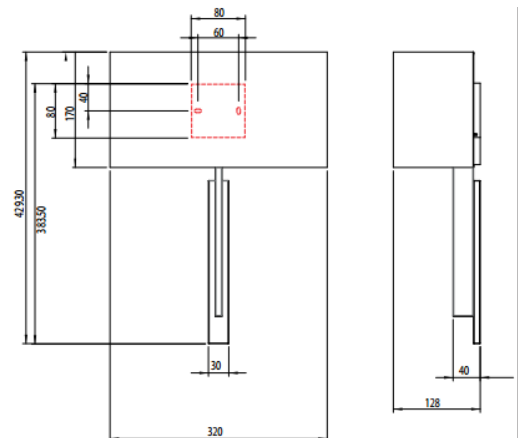

WL6

Decorative Wall Light

malisa

FINISH	Polished Chrome, Bronze, Matt Gold
DIMENSIONS	h435mm x w325mm x d128mm
IP RATING	IP20
WATTAGE	60W
CURRENT	240v
SHADE	White, Black, Oyster
DIMMING	Non-dim, mains dimming, 1-10v dimming, DALI dimming or DMX
ORDER CODE	WL6