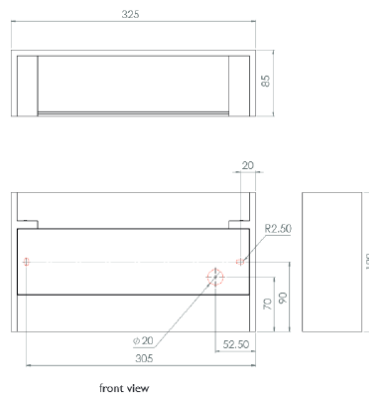

WL2

Decorative Wall Light

malisa

FINISH	White Plaster Can be spray painted	LAMP	1 x E27 – LED Dimmable BE27
DIMENSIONS	H 190 W 325 D 95mm		
IP RATING	IP20		
WATTAGE	60W		
CURRENT	240v		
DIMMING	Mains dimming, 1-10v dimming, DALI dimming or DMX		
LAMP	E27		
EMERGENCY	Remote 3hr Available		
ORDER CODE	WL2		