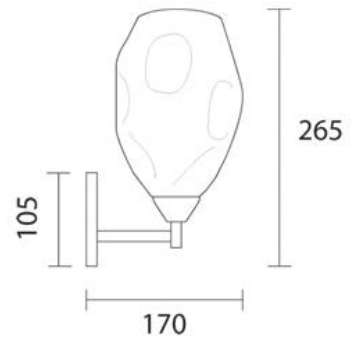

WL17

Decorative Wall Lights

malisa

METAL FINISH

Antique Brass
Polished Nickel

Lamp

Recommended Lamp
BE27VS

GLASS FINISH

Opal Jade
Smoked
Amber

DIMENSIONS

h 265mm
Projection 170mm

Lamp

E27

Order Code

WL17

4W LED Vintage Dimmable