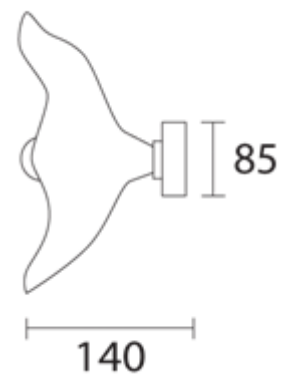

WL14

Decorative Wall Lights

malisa

METAL FINISH

Polished Chrome

LAMP

Mirror topped E27

GLASS FINISH

Lustre

DIMENSIONS

ø280mm x 140mm

Lamp

Mirror topped E27

Order Code

WL14