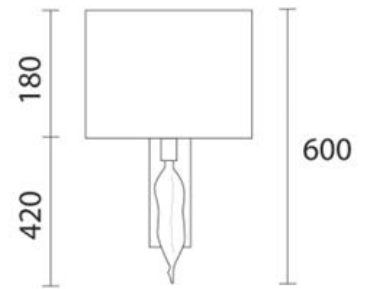

# WL13

Decorative Wall Lights

<b>METAL FINISH</b>	Polished Chrome Antique Brass
<b>GLASS FINISH</b>	Opal Jade Smoked Lustre
<b>DIMENSIONS</b>	h 600mm
<b>SHADE</b>	10" Crescent Bespoke colour shades available to order
<b>Lamp</b>	E27
<b>Order Code</b>	WL13